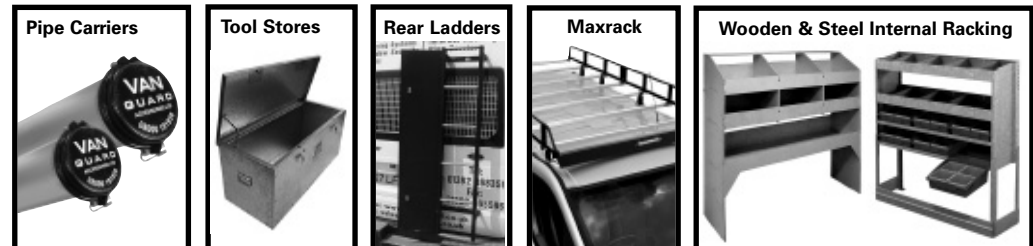

PRODUCT	DESCRIPTION	CODE	PRICE
Rear door step ladder (6 step)	Galvanised 6-step ladder (Universal) 1530 mm long	VG116/6	£109.99 ea
Rear door step ladder (6 step with cover)	Galvanised 6-step ladder with anti-climb cover (Universal)	VG116/6/C	£141.42 ea
Ford Transit rear door step ladder	Galvanised 6-step ladder	VG116/6/T	£109.99 ea
Ford Transit rear door step ladder	With anti-climb cover	VG116/6/C/T	£141.42 ea
Roof Platform	3mtr x 360mm x 18mm	VG254	£162.85 ea
Modular roof basket galvanised steel	1mtr x 1.29mtr connectable modules	VG138	£142.85 ea
Wind deflectors	1000mm long	VGWD	£39.28 ea
Front load stops	Adjustable load stops	VGFLS	£40.71/pair
H/duty load stops	Adjustable 140mm high	VGHDLS	£32.14/pair
Load/ladder stops for MAXRACK	Adjustable load stops (MAXRACK)	VGMR-LS30	£12.86/pair
Seat Covers	Complete set (grey or blue)	VGSC231	£37.14/set
Seat Covers	Single driver's seat (grey only)	VGSC201	£18.57 ea
Seat Covers	Double passenger seat (grey only)	VGSC291	£28.57 ea
Beacon Bracket	Beacon Bracket (to suit 50x30 roof bars)	VGBB-1	£22.86 ea
Galvanised steel racking type A	4 shelf unit with 2 rows of removable trays & 2 shelves with dividers	VG125/A	£281.41 ea
Galvanised steel racking type B	2 drawer & 2 shelf unit with dividers	VG125/B	£329.98 ea
Galvanised steel racking type G	3 shelf unit with dividers	VG125/G	£241.42 ea
Galvanised steel racking type H	4 shelf unit with 12 removable trays	VG125/H	£314.27 ea
Galvanised steel racking type F	Top shelf extension (suits all racking systems)	VG125/F	£67.14 ea
Birchwood plywood racking type A - 300mm depth	9 pigeon hole unit	VL100/A/3	£178.56 ea
Birchwood plywood racking type A - 400mm depth	9 pigeon hole unit	VL100/A/4	£192.85 ea
Birchwood plywood racking type B - 300mm depth	6 pigeon hole unit & an open shelf	VL100/B/3	£178.56 ea
Birchwood plywood racking type B - 400mm depth	6 pigeon hole unit & an open shelf	VL100/B/4	£192.85 ea
Birchwood plywood racking type C - 300mm depth	6 pigeon hole unit & 3 drawers	VL100/C/3	£178.56 ea
Birchwood plywood racking type C - 400mm depth	6 pigeon hole unit & 3 drawers	VL100/C/4	£192.85 ea
Birchwood plywood racking type D - 300mm depth	Slimline 3 drawer unit	VL100/D/3	£178.56 ea
Birchwood plywood racking type D - 400mm depth	Slimline 3 drawer unit	VL100/D/4	£192.85 ea
Birchwood plywood racking type E - 300mm depth	3 pigeon hole unit & 4 shelves with 12 removable trays	VL100/E/3	£264.27 ea